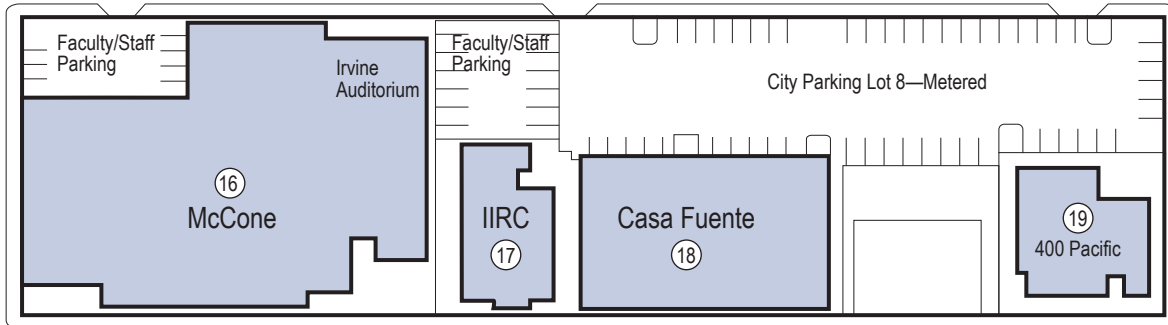

MIDDLEBURY INSTITUTE OF INTERNATIONAL STUDIES CAMPUS MAP

VAN BUREN STREET

PIERCE STREET

PACIFIC STREET

- 1 RODERICK HOUSE**, 530 West Franklin St.
Vice President's Residence
- 2 4-PLEX**, 400 Van Buren St.
Guest apartments and long-term rentals
- 3 OUR GREEN THUMB COMMUNITY GARDEN**,
424 Van Buren St.
- 4 MORSE BUILDING (MRSE)**, 426 Van Buren St.
Media Services, A & B Classrooms
- 5 STUDENT SERVICES**, 440 Van Buren St.
Student Services, Housing, International Services
- 6 HOLLAND CENTER**, 442½ Van Buren St.
Study Area, Courtyard
- 7 SIMONEAU HOUSE**, 456 Van Buren St.
- 8 KINNOULL HOUSE (KNNL)**, 462 Van Buren St.
C Classrooms, ESL
- 9 SEGAL BUILDING**, 425 Van Buren St.
Vice President, Associate Provost
- 10 WILLIAM TELL COLEMAN LIBRARY**, 425 Van Buren St.
Library, Fletcher-Jones Career Center
- 11 SECURITY OFFICE**, 460 Pierce St. (by Adobe)

- 12 LARA SOTO ADOBE**, 460 Pierce St.
- 13 SAMSON STUDENT CENTER**, 453 Van Buren St.
Dining, Media Room, Reading Room, Patio,
Courtyard, Vending
- 14 CRAIG BUILDING (CRAG)**, 472 Pierce St.
Center for the Blue Economy, Classroom
- 15 CNS BUILDING (V499)**, 499 Van Buren St.
James Martin Center for Nonproliferation Studies, Classrooms
- 16 MCCONE BUILDING (MCCN)**, 499 Pierce St.
Irvine Auditorium, GSIPM, GSTILE, Boardroom,
Center for Advising & Career Services, Classrooms
- 17 IIRC BUILDING**, 464 Pacific St. Classroom, SL3
- 18 CASA FUENTE (CFNT)**, 449 Pierce St. & 450 Pacific St.
Computer Labs, Records, Business Office, Financial Aid,
Human Resources, Office & Campus Services, Information
Technology, Classrooms, SL1 & SL2
- 19 400 PACIFIC (400 PAC)**, Classrooms, Admissions Office
- 20 MCGOWAN BUILDING (MGWN)**, 411 Pacific St.
Alumni Relations, Language & Professional Programs,
MonTREP, META Lab, Cyber Initiative, Advancement,
Communications, Digital Learning Commons, Classrooms