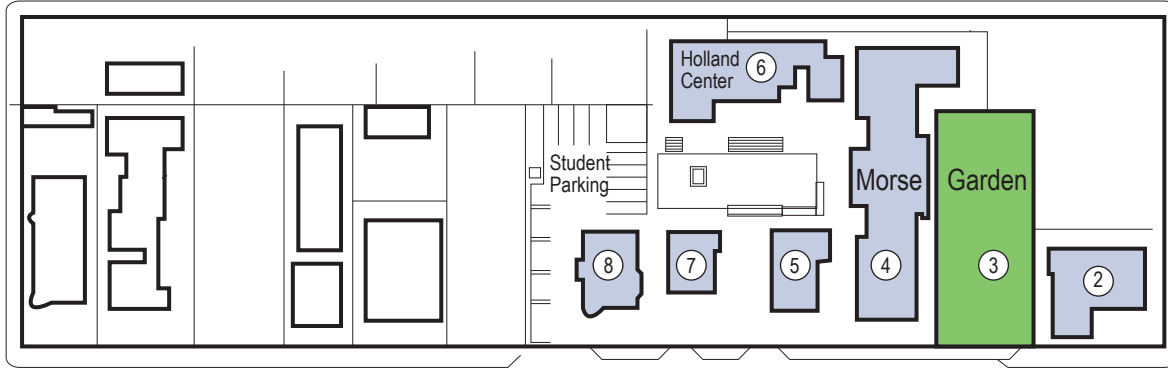

MIDDLEBURY INSTITUTE OF INTERNATIONAL STUDIES CAMPUS MAP

VAN BUREN STREET

PIERCE STREET

PACIFIC STREET

- 1 RODERICK HOUSE**, 530 West Franklin St.
Vice President's Residence
- 2 4-PLEX**, 400 Van Buren St.
Guest apartments and long-term rentals
- 3 OUR GREEN THUMB COMMUNITY GARDEN**,
424 Van Buren St.
- 4 MORSE BUILDING (MRSE)**, 426 Van Buren St.
Media Services, A & B Classrooms
- 5 STUDENT SERVICES**, 440 Van Buren St.
Student Services, Housing, International Services
- 6 HOLLAND CENTER**, 442½ Van Buren St.
Study Area, Courtyard
- 7 SIMONEAU HOUSE**, 456 Van Buren St.
- 8 KINNOULL HOUSE (KNNL)**, 462 Van Buren St.
C Classrooms, ESL
- 9 SEGAL BUILDING**, 425 Van Buren St.
Vice President, Associate Provost
- 10 WILLIAM TELL COLEMAN LIBRARY**, 425 Van Buren St.
Library, Fletcher-Jones Career Center
- 11 SECURITY OFFICE**, 460 Pierce St. (by Adobe)

- 12 LARA SOTO ADOBE**, 460 Pierce St.
- 13 SAMSON STUDENT CENTER**, 453 Van Buren St.
Dining, Media Room, Reading Room, Patio,
Courtyard, Vending
- 14 CRAIG BUILDING (CRAG)**, 472 Pierce St.
Center for the Blue Economy, Classroom
- 15 CNS BUILDING (V499)**, 499 Van Buren St.
James Martin Center for Nonproliferation Studies, Classrooms
- 16 MCCONE BUILDING (MCCN)**, 499 Pierce St.
Irvine Auditorium, GSIPM, GSTILE, Boardroom,
Center for Advising & Career Services, Classrooms
- 17 IIRC BUILDING**, 464 Pacific St. Classroom, SL3
- 18 CASA FUENTE (CFNT)**, 449 Pierce St. & 450 Pacific St.
Computer Labs, Records, Business Office, Financial Aid,
Human Resources, Office & Campus Services, Information
Technology, Classrooms, SL1 & SL2
- 19 400 PACIFIC (400 PAC)**, Classrooms, Admissions Office
- 20 MCGOWAN BUILDING (MGWN)**, 411 Pacific St.
Alumni Relations, Language & Professional Programs,
MonTREP, META Lab, Cyber Initiative, Advancement,
Communications, Digital Learning Commons, Classrooms

CALLE
PRINCIPAL