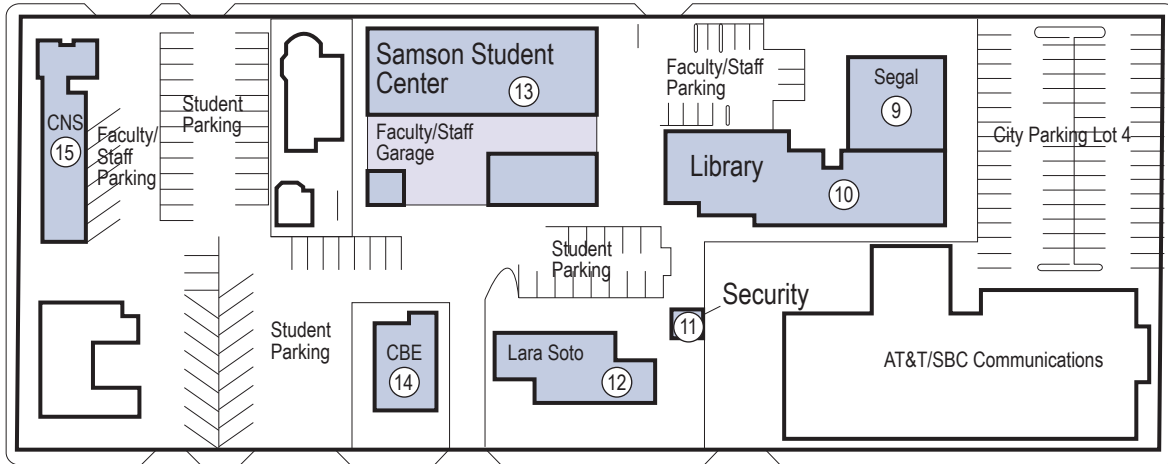

MIDDLEBURY INSTITUTE OF INTERNATIONAL STUDIES CAMPUS MAP

VAN BUREN STREET

PIERCE STREET

PACIFIC STREET

- 1 RODERICK HOUSE**, 530 West Franklin St.
Vice President's Residence
- 2 4-PLEX**, 400 Van Buren St.
Guest apartments and long-term rentals
- 3 OUR GREEN THUMB COMMUNITY GARDEN**,
424 Van Buren St.
- 4 MORSE BUILDING (MRSE)**, 426 Van Buren St.
Media Services, A & B Classrooms
- 5 STUDENT SERVICES**, 440 Van Buren St.
Student Services, Housing, International Services
- 6 HOLLAND CENTER**, 442½ Van Buren St.
Study Area, Courtyard
- 7 SIMONEAU HOUSE**, 456 Van Buren St.
- 8 KINNOULL HOUSE (KNNL)**, 462 Van Buren St.
C Classrooms, ESL
- 9 SEGAL BUILDING**, 425 Van Buren St.
Vice President, Associate Provost
- 10 WILLIAM TELL COLEMAN LIBRARY**, 425 Van Buren St.
Library, Fletcher-Jones Career Center
- 11 SECURITY OFFICE**, 460 Pierce St. (by Adobe)

- 12 LARA SOTO ADOBE**, 460 Pierce St.
- 13 SAMSON STUDENT CENTER**, 453 Van Buren St.
Dining, Media Room, Reading Room, Patio,
Courtyard, Vending
- 14 CRAIG BUILDING (CRAG)**, 472 Pierce St.
Center for the Blue Economy, Classroom
- 15 CNS BUILDING (V499)**, 499 Van Buren St.
James Martin Center for Nonproliferation Studies, Classrooms
- 16 MCCONE BUILDING (MCCN)**, 499 Pierce St.
Irvine Auditorium, GSIPM, GSTILE, Boardroom,
Center for Advising & Career Services, Classrooms
- 17 IIRC BUILDING**, 464 Pacific St. Classroom, SL3
- 18 CASA FUENTE (CFNT)**, 449 Pierce St. & 450 Pacific St.
Computer Labs, Records, Business Office, Financial Aid,
Human Resources, Office & Campus Services, Information
Technology, Classrooms, SL1 & SL2
- 19 400 PACIFIC (400 PAC)**, Classrooms, Admissions Office
- 20 MCGOWAN BUILDING (MGWN)**, 411 Pacific St.
Alumni Relations, Language & Professional Programs,
MonTREP, META Lab, Cyber Initiative, Advancement,
Communications, Digital Learning Commons, Classrooms